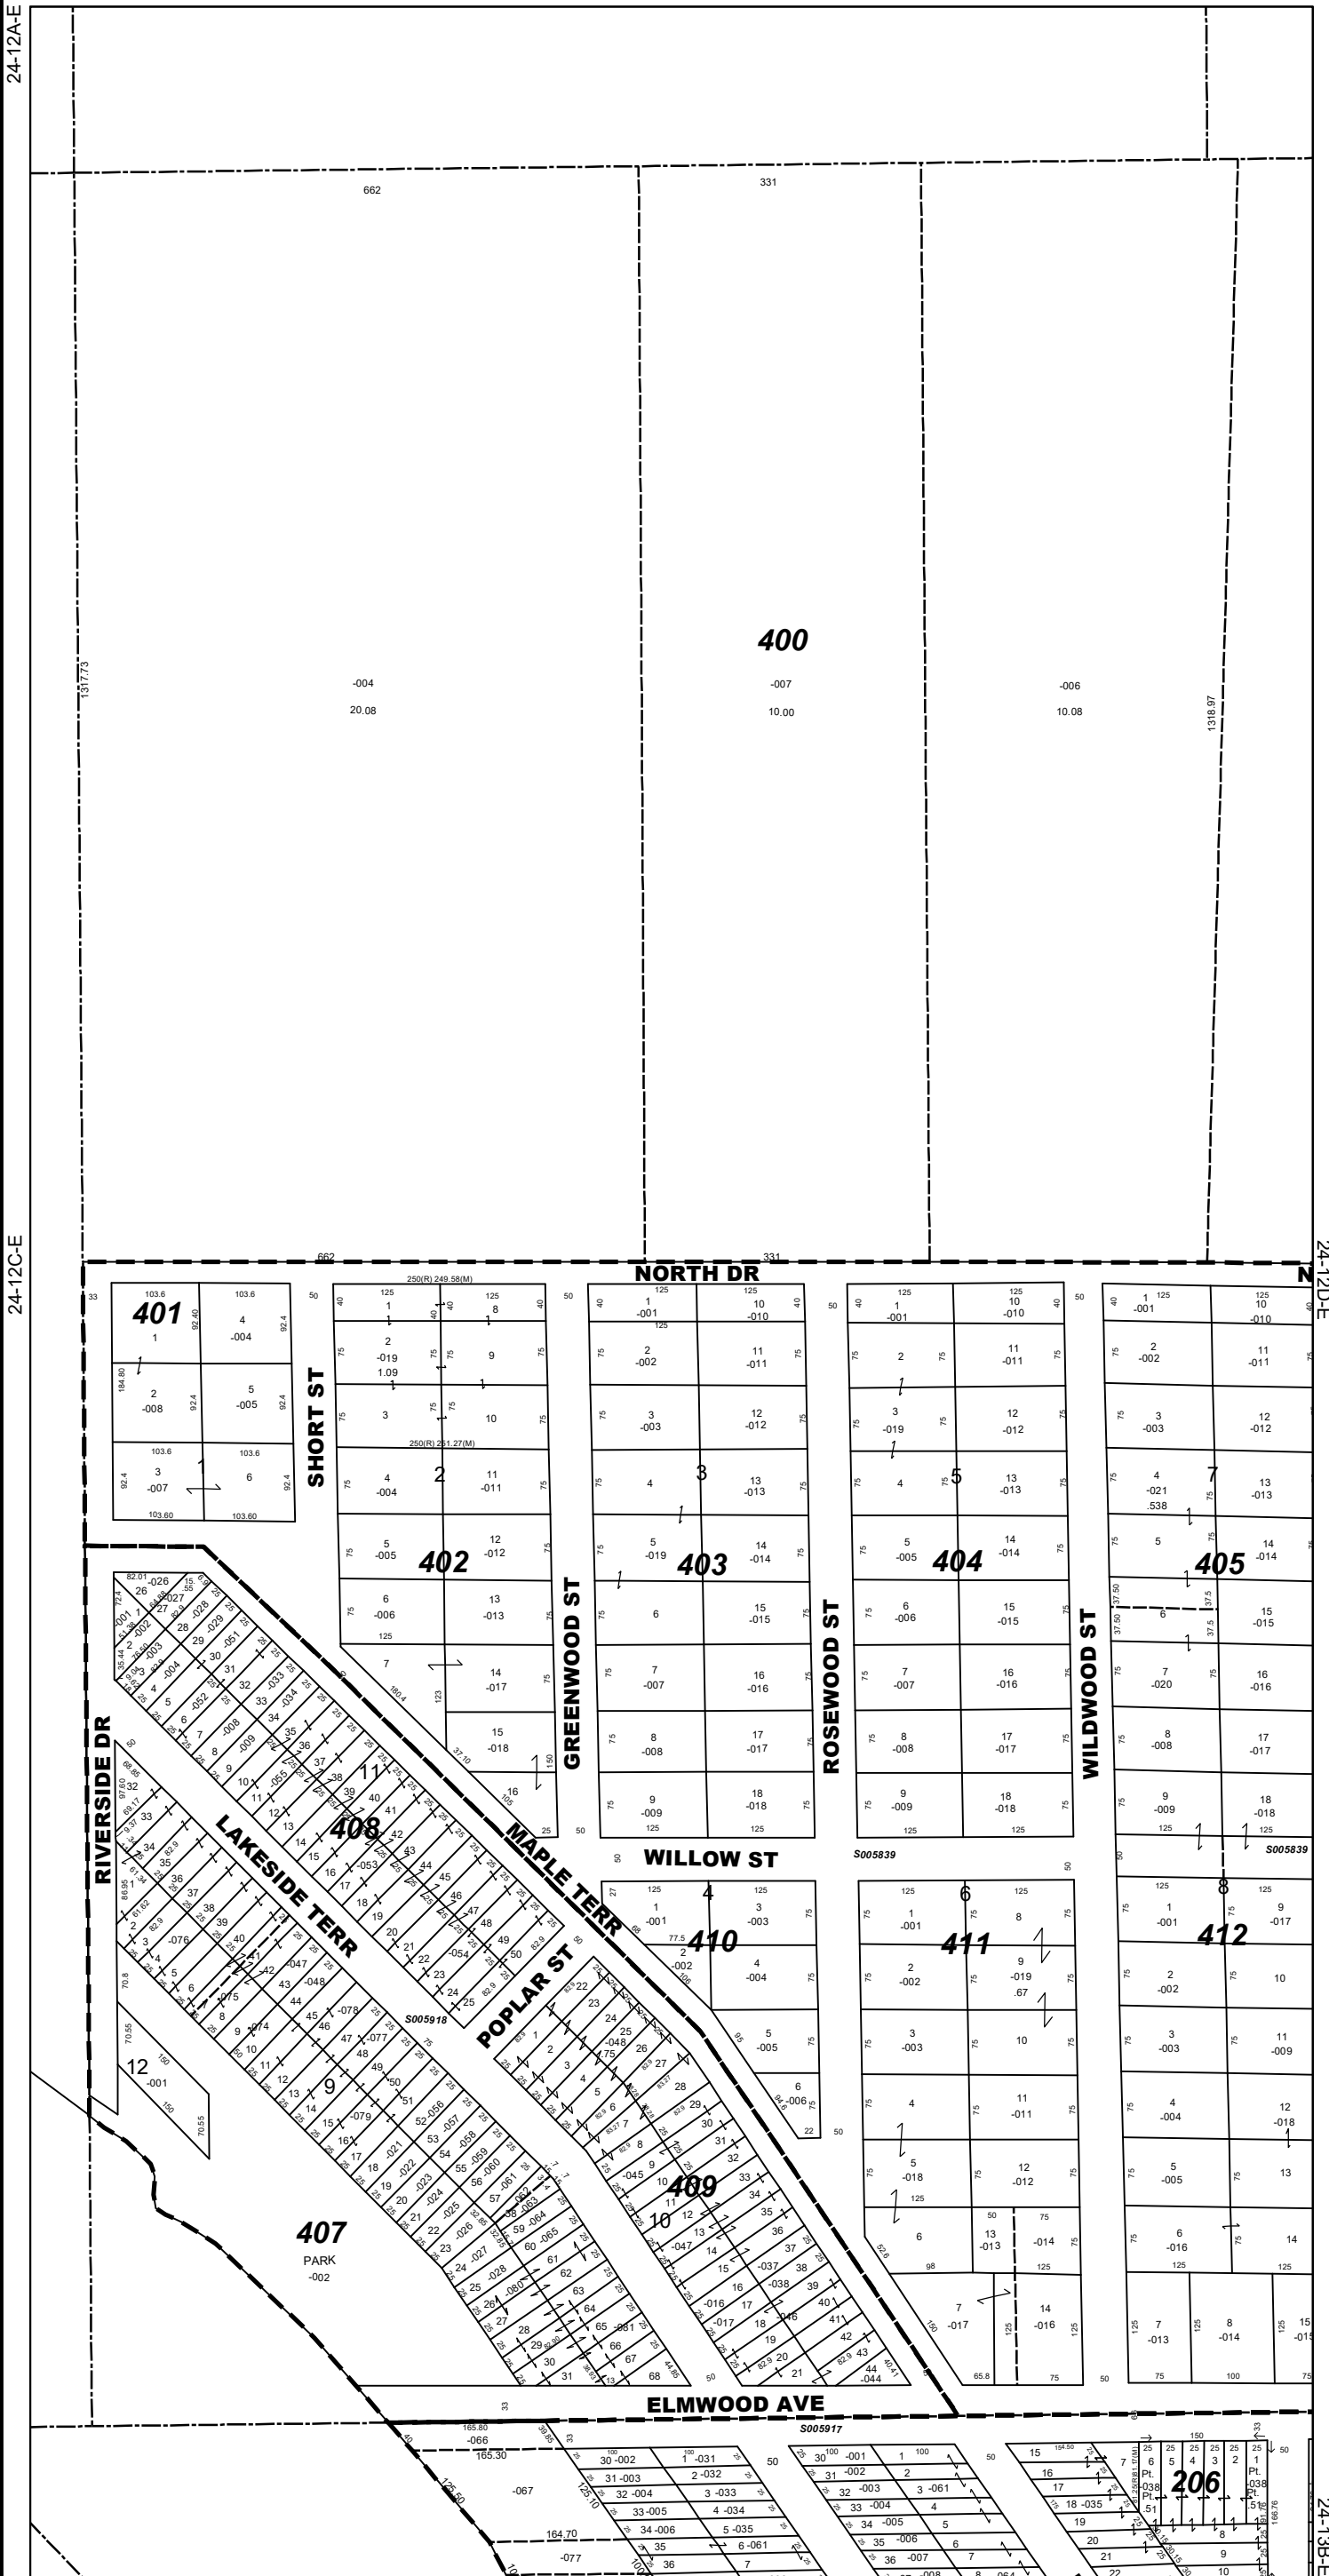

Subdivision List
S005839
Ducharme Addn. to Rest Haven Beach
23-15
S005918
Rest Haven Beach No.2
420072 (22-21)

24-12A-E

24-12B-W

24-12B-E

24-13B-W

24-13B-E